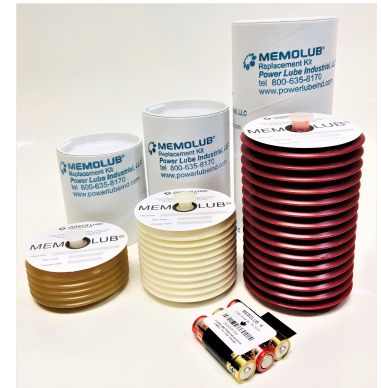

ORDERING INFORMATION SHEET

How to order a new Replacement Lubricant Cartridge Kit for your MEMOLUB® lubricator

Power Lube Industrial stocks over 200 lubricants to meet your equipment requirements. Our Lube List is constantly changing so if your lubricant is not listed please give us a call.

Replacement Kit

Part Number Format

X X XXXXXXXXXXXXX - X

MEMOLUB Model

K - Lubricant replacement kit for battery powered MEMOLUB EM, ONE, HPS or EPC lubricators *(includes battery pack)*

KN - Lubricant replacement kit for externally powered MEMOLUB EPS or PLCd lubricators *(no battery pack)*

MEMOLUB Size

3 - Standard Model 120 or **EM** (120cc)

4 - Mega Model 240 or **ONE** (240cc)

5 - Giga Model 480 (480cc)

Lubricant Code

See approved lube list

Battery Pack

Blank - Alkaline battery pack - used for most applications

L - Lithium battery pack - used in cold temperature applications

Example:

To order a lubricant Replacement Kit for a previously purchased MEMOLUB Model 240HPS lubricator filled with Mobilgrease XHP-222, the part number would be: **"K4MOBXHP222"**.