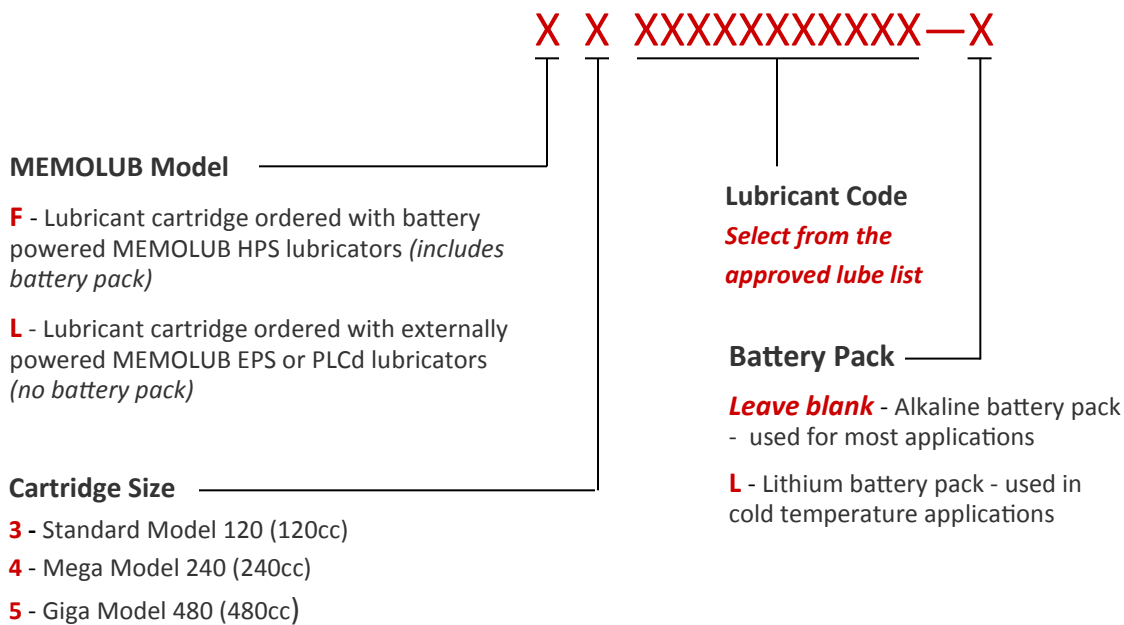

Part Number Format

Example :

When ordering a lubricant kit for a new MEMOLUB Model 240EPS lubricator filled with Mobilith SHC634, the part number would be: **“L4MOBSHC634”**

Grease filled cartridges:

Grease cartridges and battery packs (if required) are pre-loaded in the MEMOLUB® lubricator prior to shipping.

Oil filled cartridges:

Oil cartridges and battery packs (if required) are packaged separately from the MEMOLUB® lubricator to prevent accidental leakage during shipping.

Power Lube Industrial, LLC
4930 S. 2nd St. Ste 300
Milwaukee, WI 53207
800.635.8170 Toll-Free
414.727.8170 Local
414.727.8171 Fax
www.powerlubeind.com