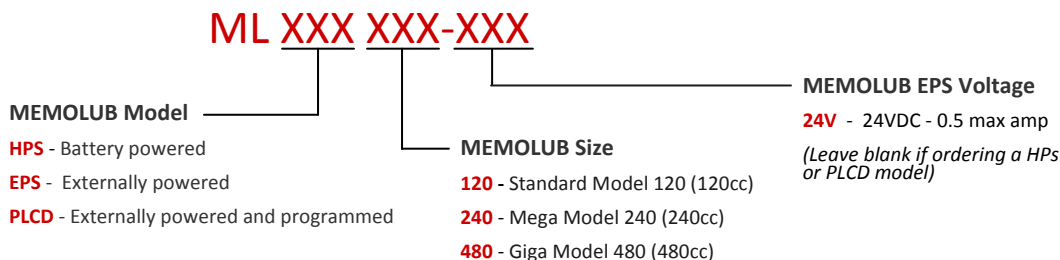

Part Number Format

Example :

To order a new MEMOLUB Model EPS 24VDC lubricator with a 480cc reservoir, the part number would be "MLEPS480-24V".

This part number does not include a lubricant cartridge or battery pack - See Step 2.

Power Lube Industrial, LLC

4930 S. 2nd St. Ste 300

Milwaukee, WI 53207

800.635.8170 Toll-Free

414.727.8170 Local

414.727.8171 Fax

www.powerlubeind.com