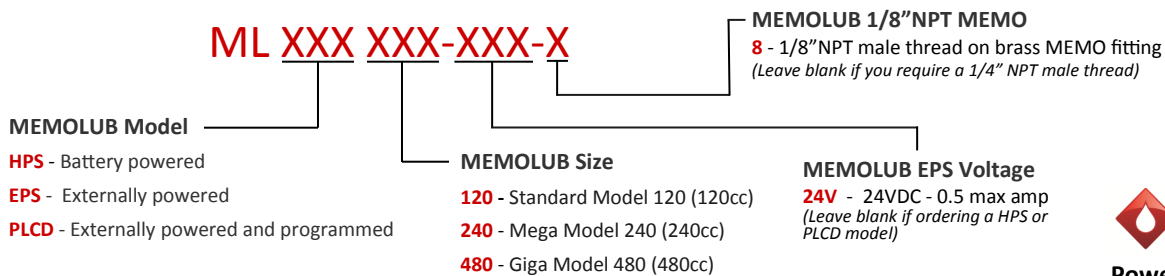

Part Number Format

Power Lube Industrial, LLC

4930 S. 2nd St. Ste 300

Milwaukee, WI 53207

800.635.8170 Toll-Free

414.727.8170 Local

414.727.8171 Fax

www.powerlubeind.com

Example :

To order a new MEMOLUB Model EPS 24VDC lubricator with a 480cc reservoir, the part number would be "MLEPS480-24V".

This part number does not include a lubricant cartridge or battery pack - See Step 2.