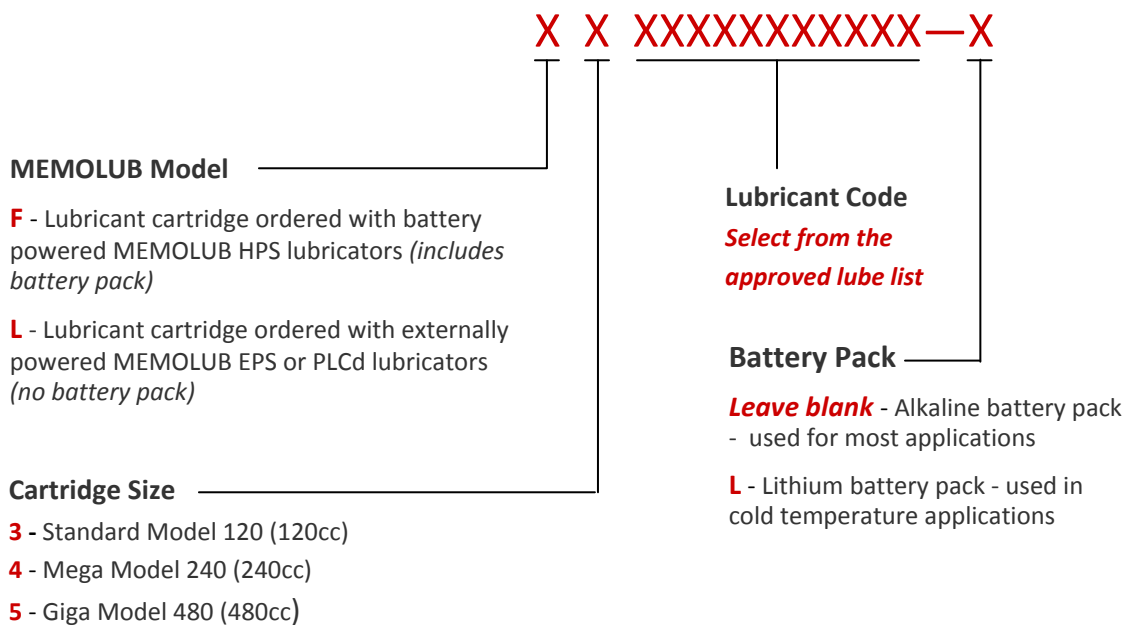

Part Number Format

Example :

When ordering a lubricant kit for a new MEMOLUB Model 240EPS lubricator filled with Mobilith SHC634, the part number would be: **"L4MOBSHC634"**

Grease filled cartridges:

Grease cartridges and battery packs (if required) are pre-loaded in the MEMOLUB® lubricator prior to shipping.

Oil filled cartridges:

Oil cartridges and battery packs (if required) are packaged separately from the MEMOLUB® lubricator to prevent accidental leakage during shipping.

Power Lube Industrial, LLC
4930 S. 2nd St. Ste 300
Milwaukee, WI 53207
800.635.8170 Toll-Free
414.727.8170 Local
414.727.8171 Fax
www.powerlubeind.com