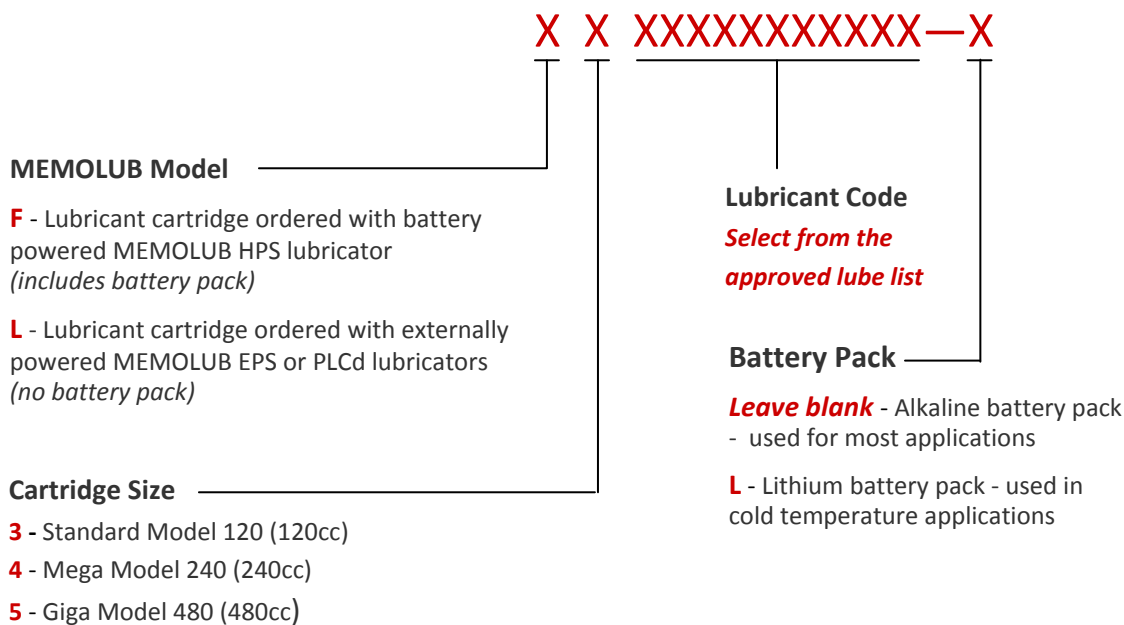

Part Number Format

Example :

When ordering a lubricant kit for a new MEMOLUB Model 240EPS lubricator filled with Mobilith SHC634, the part number would be: **"L4MOBSHC634"**

Grease filled cartridges:

Grease cartridges and battery packs (if required) are pre-loaded in the MEMOLUB® lubricator prior to shipping.

Oil filled cartridges:

Oil cartridges and battery packs (if required) are packaged separately from the MEMOLUB® lubricator to prevent accidental leakage during shipping.

Power Lube Industrial, LLC
4930 S. 2nd St. Ste 300
Milwaukee, WI 53207
800.635.8170 Toll-Free
414.727.8170 Local
414.727.8171 Fax
www.powerlubeind.com